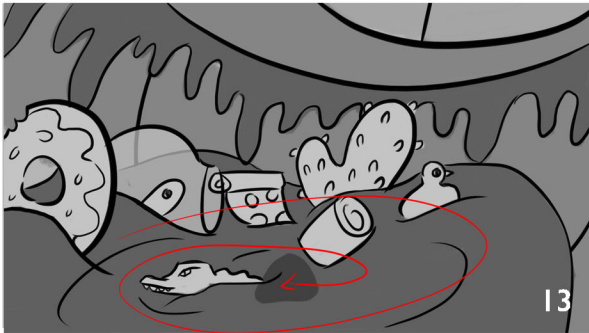

FLUSH FORCE - ANIMATED INTRO.

Start with mid shot of toilet in restroom.

Roll of toilet paper flies into shot and falls into toilet.

Next a slice of pizza falls into the toilet.

A fish in a round fish tank falls into toilet.

A crocodile falls in hitting the rubber duckie.

Both the crocodile and rubber duck fall into the toilet.

FLUSH FORCE - ANIMATED INTRO.

Two more items are thrown into the toilet.

Camera moves towards the toilet.

Camera falls into the toilet just like the rest of the items.

Inside view of the toilet with all the items floating around. We hear a loud FLUSHING noise.

The water begins to flush down the toilet with all the items.

Continue to see the items being flushed down the toilet.

FLUSH FORCE - ANIMATED INTRO.

The items and water twirl down in a spiral motion.

Bird's eye view of inside toilet spiraling down.

Toilet water and items twirl dissolve.