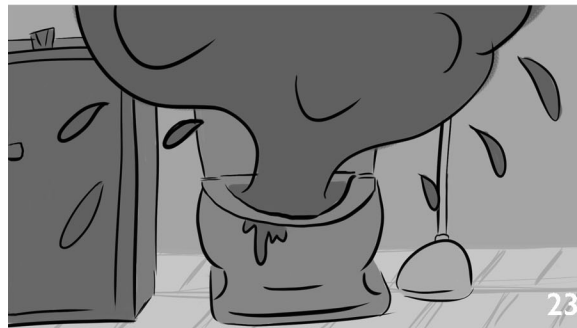

FLUSH FORCE - ANIMATED INTRO.

Start with mid shot of toilet in restroom.

Roll of toilet paper flies into shot and falls into toilet.

Next a slice of pizza falls into the toilet.

A fish in a round fish tank falls into toilet.

Continue to see the items being flushed down the toilet.

FLUSH FORCE - ANIMATED INTRO.

The items and water twirl down in a spiral motion.

Bird's eye view of inside toilet spiraling down.

Toilet water and items twirl dissolve.

Twirl dissolve to them lying around in the sewer with toxic barrels nearby.

Zoom into the items.

The green toxic goo spreads towards the items, some begin to mutate.

FLUSH FORCE - ANIMATED INTRO.

Close up of all our creatures mutated.

We hear another flushing noise and spiral shot of characters.

Characters twirl dissolve to next scene.

Twirl dissolve to toilet.

Toilet lid rattles and blows open with green goo.

Out comes the FF logo with it.