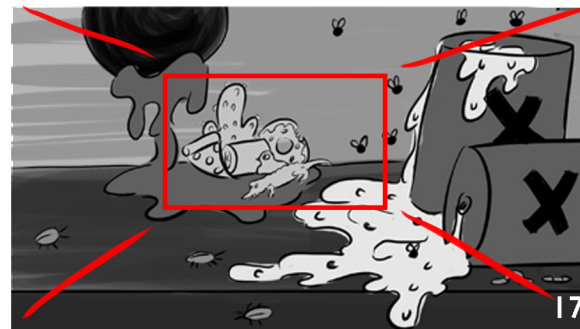

A crocodile falls in hitting the rubber duckie.

Both the crocodile and rubber duck fall into the toilet.

FLUSH FORCE - ANIMATED INTRO.

Two more items are thrown into the toilet.

Camera moves towards the toilet.

Camera falls into the toilet just like the rest of the items.

Inside view of the toilet with all the items floating around. We hear a loud FLUSHING noise.

The water begins to flush down the toilet with all the items.

Continue to see the items being flushed down the toilet.

FLUSH FORCE - ANIMATED INTRO.

The items and water twirl down in a spiral motion.

Bird's eye view of inside toilet spiraling down.

Toilet water and items twirl dissolve.

Twirl dissolve to them lying around in the sewer with toxic barrels nearby.

Zoom into the items.

The green toxic goo spreads towards the items, some begin to mutate.

FLUSH FORCE - ANIMATED INTRO.

Close up of all our creatures mutated.