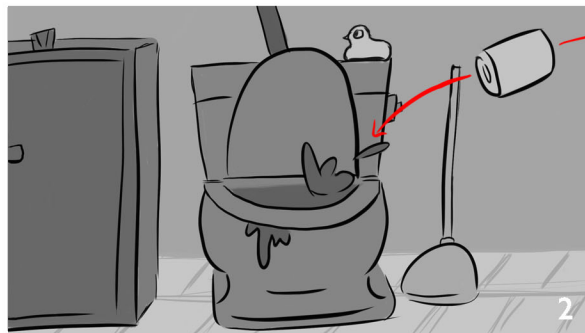

FLUSH FORCE - ANIMATED INTRO.

Start with mid shot of toilet in restroom.

Roll of toilet paper flies into shot and falls into toilet.

Next a slice of pizza falls into the toilet.

A fish in a round fish tank falls into toilet.

A crocodile falls in hitting the rubber duckie.

Both the crocodile and rubber duck fall into the toilet.

FLUSH FORCE - ANIMATED INTRO.

Two more items are thrown into the toilet.

Camera moves towards the toilet.

Camera falls into the toilet just like the rest of the items.

Inside view of the toilet with all the items floating around. We hear a loud FLUSHING noise.

The water begins to flush down the toilet with all the items.

We hear another flushing noise and spiral shot of characters.

Characters twirl dissolve to next scene.

Twirl dissolve to toilet.

Toilet lid rattles and blows open with green goo.

Out comes the FF logo with it.