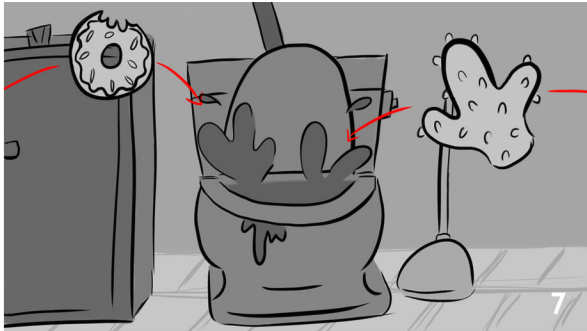

FLUSH FORCE - ANIMATED INTRO.

Start with mid shot of toilet in restroom.

Roll of toilet paper flies into shot and falls into toilet.

Next a slice of pizza falls into the toilet.

A fish in a round fish tank falls into toilet.

A crocodile falls in hitting the rubber duckie.

Both the crocodile and rubber duck fall into the toilet.

FLUSH FORCE - ANIMATED INTRO.

Two more items are thrown into the toilet.

Camera moves towards the toilet.

Camera falls into the toilet just like the rest of the items.

Inside view of the toilet with all the items floating around. We hear a loud FLUSHING noise.

The water begins to flush down the toilet with all the items.

We hear another flushing noise and spiral shot of characters.

Characters twirl dissolve to next scene.

Twirl dissolve to toilet.

Toilet lid rattles and blows open with green goo.

Out comes the FF logo with it.