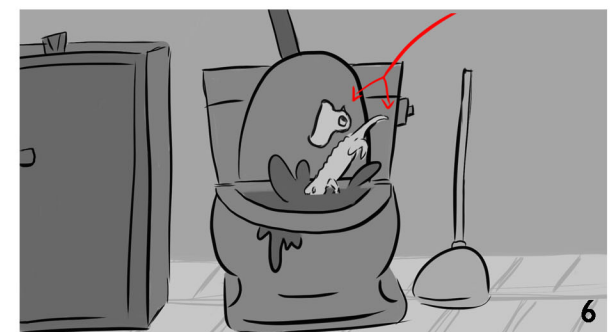

FLUSH FORCE - ANIMATED INTRO.

Start with mid shot of toilet in restroom.

Roll of toilet paper flies into shot and falls into toilet.

Next a slice of pizza falls into the toilet.

A fish in a round fish tank falls into toilet.

A crocodile falls in hitting the rubber duckie.

Both the crocodile and rubber duck fall into the toilet.

FLUSH FORCE - ANIMATED INTRO.

Two more items are thrown into the toilet.

Camera moves towards the toilet.

Camera falls into the toilet just like the rest of the items.

Inside view of the toilet with all the items floating around. We hear a loud FLUSHING noise.

The water begins to flush down the toilet with all the items.

Continue to see the items being flushed down the toilet.

FLUSH FORCE - ANIMATED INTRO.

The items and water twirl down in a spiral motion.

Bird's eye view of inside toilet spiraling down.

Toilet water and items twirl dissolve.