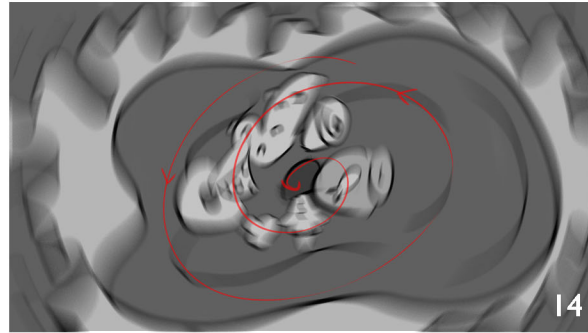

A crocodile falls in hitting the rubber duckie.

Both the crocodile and rubber duck fall into the toilet.

FLUSH FORCE - ANIMATED INTRO.

Two more items are thrown into the toilet.

Camera moves towards the toilet.

Camera falls into the toilet just like the rest of the items.

Inside view of the toilet with all the items floating around. We hear a loud FLUSHING noise.

The water begins to flush down the toilet with all the items.

Continue to see the items being flushed down the toilet.

FLUSH FORCE - ANIMATED INTRO.

The items and water twirl down in a spiral motion.

Bird's eye view of inside toilet spiraling down.

Toilet water and items twirl dissolve.

Twirl dissolve to them lying around in the sewer with toxic barrels nearby.

Zoom into the items.

The green toxic goo spreads towards the items, some begin to mutate.

FLUSH FORCE - ANIMATED INTRO.

Close up of all our creatures mutated.