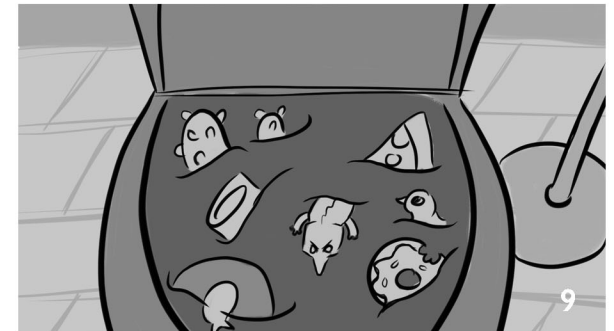

FLUSH FORCE - ANIMATED INTRO.

Start with mid shot of toilet in restroom.

Roll of toilet paper flies into shot and falls into toilet.

Next a slice of pizza falls into the toilet.

A fish in a round fish tank falls into toilet.

A crocodile falls in hitting the rubber duckie.

Both the crocodile and rubber duck fall into the toilet.

FLUSH FORCE - ANIMATED INTRO.

Two more items are thrown into the toilet.

Camera moves towards the toilet.

Camera falls into the toilet just like the rest of the items.

Inside view of the toilet with all the items floating around. We hear a loud FLUSHING noise.

The water begins to flush down the toilet with all the items.

Continue to see the items being flushed down the toilet.

FLUSH FORCE - ANIMATED INTRO.

The items and water twirl down in a spiral motion.

Bird's eye view of inside toilet spiraling down.

Toilet water and items twirl dissolve.