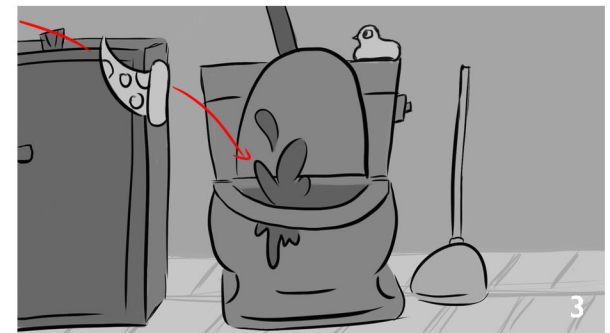

FLUSH FORCE - ANIMATED INTRO.

Start with mid shot of toilet in restroom.

Roll of toilet paper flies into shot and falls into toilet.

Next a slice of pizza falls into the toilet.

A fish in a round fish tank falls into toilet.

A crocodile falls in hitting the rubber duckie.

Both the crocodile and rubber duck fall into the toilet.

FLUSH FORCE - ANIMATED INTRO.

Two more items are thrown into the toilet.

Camera moves towards the toilet.

Camera falls into the toilet just like the rest of the items.

Inside view of the toilet with all the items floating around. We hear a loud FLUSHING noise.

The water begins to flush down the toilet with all the items.

We hear another flushing noise and spiral shot of characters.

Characters twirl dissolve to next scene.

Twirl dissolve to toilet.

Toilet lid rattles and blows open with green goo.

Out comes the FF logo with it.