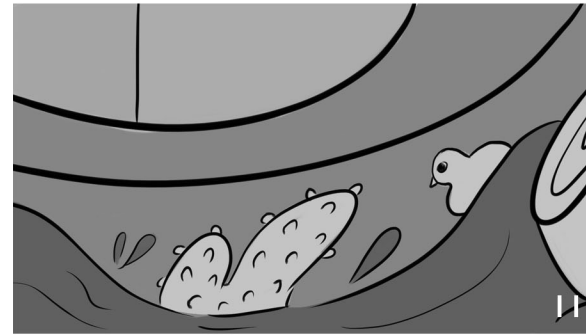

FLUSH FORCE - ANIMATED INTRO.

Start with mid shot of toilet in restroom.

Roll of toilet paper flies into shot and falls into toilet.

Next a slice of pizza falls into the toilet.

A fish in a round fish tank falls into toilet.

A crocodile falls in hitting the rubber duckie.

Both the crocodile and rubber duck fall into the toilet.

FLUSH FORCE - ANIMATED INTRO.

Two more items are thrown into the toilet.

Camera moves towards the toilet.

Camera falls into the toilet just like the rest of the items.

Inside view of the toilet with all the items floating around. We hear a loud FLUSHING noise.

The water begins to flush down the toilet with all the items.

Continue to see the items being flushed down the toilet.

FLUSH FORCE - ANIMATED INTRO.

The items and water twirl down in a spiral motion.

Bird's eye view of inside toilet spiraling down.

Toilet water and items twirl dissolve.