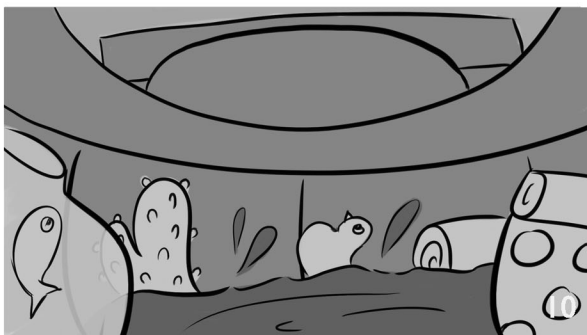

FLUSH FORCE - ANIMATED INTRO.

Start with mid shot of toilet in restroom.

Roll of toilet paper flies into shot and falls into toilet.

Next a slice of pizza falls into the toilet.

A fish in a round fish tank falls into toilet.

A crocodile falls in hitting the rubber duckie.

Both the crocodile and rubber duck fall into the toilet.

FLUSH FORCE - ANIMATED INTRO.

Two more items are thrown into the toilet.

Camera moves towards the toilet.

Camera falls into the toilet just like the rest of the items.

Inside view of the toilet with all the items floating around. We hear a loud FLUSHING noise.

The water begins to flush down the toilet with all the items.

Continue to see the items being flushed down the toilet.

FLUSH FORCE - ANIMATED INTRO.

The items and water twirl down in a spiral motion.

Bird's eye view of inside toilet spiraling down.

Toilet water and items twirl dissolve.