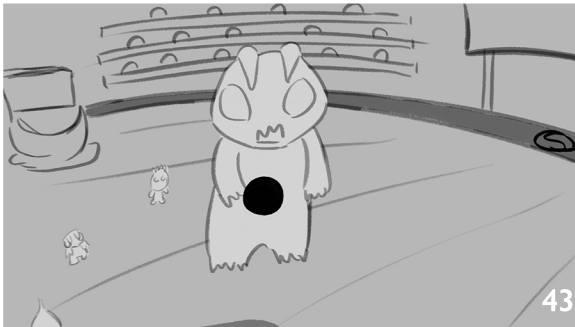

# FLUSH FORCE - SEASON I , EP 4 : “Flush Bowl”-V3

Beetle flips around the defender and goes for the shot.

AVO(Awesome): Beetle, dodging defenders and he's up...what's going on? I can't believe what im seeing!

Everything freezes. Beetle is in the air and camera quickly does a 180 of Beetle, Matrix-style.

Continue action.

Continue action.

Continue action.

# FLUSH FORCE - SEASON I , EP 4 : “Flush Bowl”-V3

Unfreeze, we hear Beetle grunt still in the air.

Cut to toilet, continue to hear Beetle grunt then the ball drops into toilet.

A loud flush and horns are heard.  
AVO(Awesome):The drop! Flushdown!!  
Royal Flush!!! And the Vermin win the  
Flush Bowl!