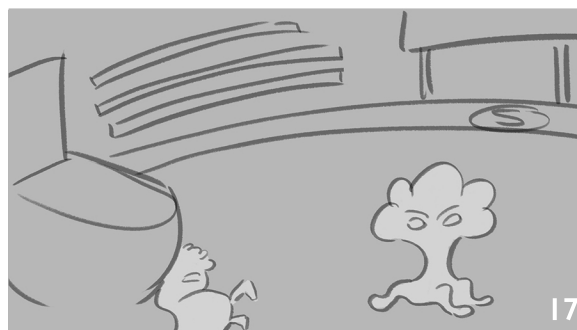

We hear a loud Flush.
AVO(Awesome): and...flushdown!!!!