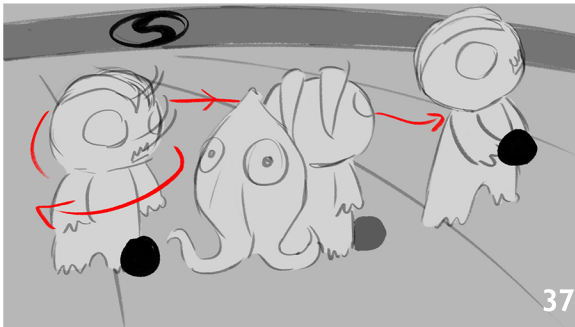

# FLUSH FORCE - SEASON I , EP 4 : “Flush Bowl”-V3

Beetle and Brocc are facing off at center.  
AVO(Awesome):And we're back.The ball drops.

AVO(Awesome): Brocc takes it and heads downfield.

Close up of the action. Camera tracks backwards as characters run towards it.  
AVO(Awesome): Knobweb gives him the slip, tripping Brocc.

AVO(Awesome): Knobweb passes the ball up to Beetle.

Wide shot of field. Beetle takes the lead.

Beetle runs towards the other defenders.

# FLUSH FORCE - SEASON I , EP 4 : “Flush Bowl”-V3

Beetle flips around the defender and goes for the shot.

AVO(Awesome): Beetle, dodging defenders and he's up...what's going on? I can't believe what im seeing!

Everything freezes. Beetle is in the air and camera quickly does a 180 of Beetle, Matrix-style.

Continue action.

Continue action.

Continue action.