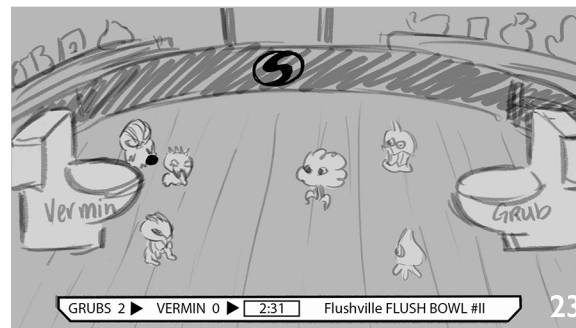

# FLUSH FORCE - SEASON 1 , EP 4 : “Flush Bowl”-V3

Brocc dances around the players and kicks the ball at Farty, knocking him into knobweb.

AVO(Awesome):Whoah! He wiped out Farty and Knobweb...

Brocc opens a hole in the defense and takes the lead.

# FLUSH FORCE - SEASON I , EP 4 : “Flush Bowl”-V3

Cut back to the field over by the Vermin bench.

Digger sits down as Beetle drops his towel and walks to the field.  
AVO(Chuck): Looks like Coach is benching Digger etc.

Awesome: I smell a ringer. He is a dung beetle after all.

Cut to Night Terror, Facepalm and Funky Skunky playing for the camera.

Cut back to the action. Beetle starts with the ball.

Close up of beetle running with the ball.

# FLUSH FORCE - SEASON I , EP 4 : “Flush Bowl”-V3

Beetle dodges Brocc.

Beetle boots the ball into the toilet from midfield. A loud flushing sound and horns are heard.

AVO(Awesome):What!?! Beetle, from the two point line dropped a deuce into the Grub's toilet! The game is tied! etc..