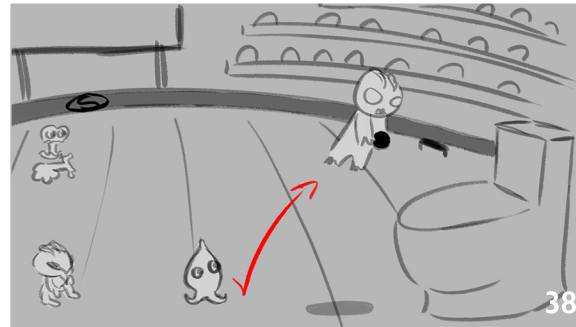

# FLUSH FORCE - SEASON I , EP 4 : “Flush Bowl”-V3

Beetle and Brocc are facing off at center.  
AVO(Awesome):And we're back.The ball drops.

AVO(Awesome): Brocc takes it and heads downfield.

Close up of the action. Camera tracks backwards as characters run towards it.  
AVO(Awesome): Knobweb gives him the slip, tripping Brocc.

AVO(Awesome): Knobweb passes the ball up to Beetle.

Wide shot of field. Beetle takes the lead.

Beetle runs towards the other defenders.

# FLUSH FORCE - SEASON I , EP 4 : “Flush Bowl”-V3

Beetle flips around the defender and goes for the shot.

AVO(Awesome): Beetle, dodging defenders and he's up...what's going on? I can't believe what im seeing!

Everything freezes. Beetle is in the air and camera quickly does a 180 of Beetle, Matrix-style.

Continue action.

Continue action.

Continue action.