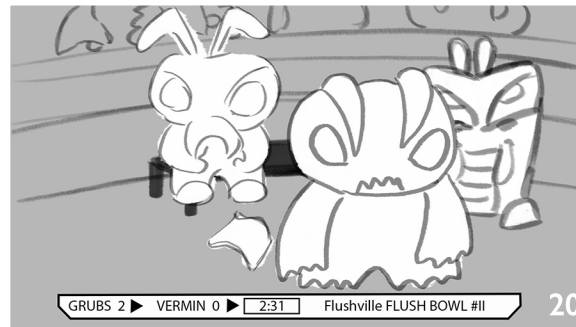

# FLUSH FORCE - SEASON 1 , EP 4 : “Flush Bowl”-V3

Brocc dances around the players and kicks the ball at Farty, knocking him into knobweb.

AVO(Awesome):Whoah! He wiped out Farty and Knobweb...

Brocc opens a hole in the defense and takes the lead.

He does a cool back flip and kicks the ball into the toilet.

We hear a loud Flush.  
AVO(Awesome): and...flushdown!!!!

Awesome: If he scores once more he'll have a Royal Flush! Amazing!!!

# FLUSH FORCE - SEASON I , EP 4 : “Flush Bowl”-V3

Cut back to the field over by the Vermin bench.

Digger sits down as Beetle drops his towel and walks to the field.  
AVO(Chuck): Looks like Coach is benching Digger etc.