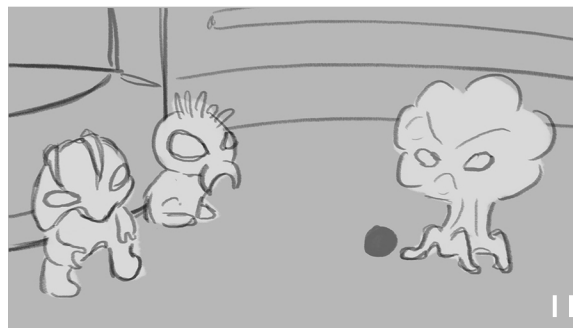

Close up of Brocc taking the ball and heading towards the Vermin toilet.

# FLUSH FORCE - SEASON I , EP 4 : “Flush Bowl”-V3

AVO(Awesome): Brocc passes it to Crabby.

AVO(Awesome): Digger moves in !

Digger charges towards Crabby.

AVO(Awesmone): Crabby dumps it into the corner.

AVO(Awesome): Brocc takes the ball but the endzone is clogged with defense...etc.

Close up of Brocc's face, edges close in to just his eyes.

# FLUSH FORCE - SEASON 1 , EP 4 : “Flush Bowl”-V3

Brocc dances around the players and kicks the ball at Farty, knocking him into knobweb.

AVO(Awesome):Whoah! He wiped out Farty and Knobweb...

Brocc opens a hole in the defense and takes the lead.