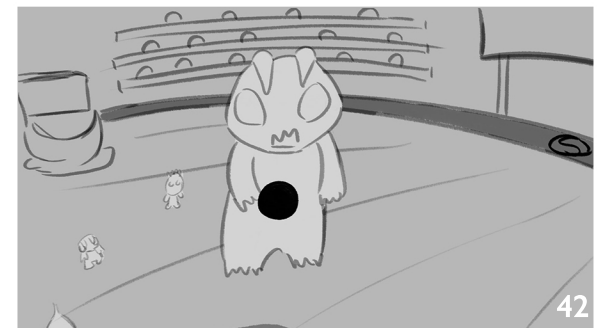

# FLUSH FORCE - SEASON I , EP 4 : “Flush Bowl”-V3

Beetle flips around the defender and goes for the shot.

AVO(Awesome): Beetle, dodging defenders and he's up...what's going on? I can't believe what im seeing!

Everything freezes. Beetle is in the air and camera quickly does a 180 of Beetle, Matrix-style.

Continue action.

Continue action.

Continue action.

# FLUSH FORCE - SEASON I , EP 4 : “Flush Bowl”-V3

Unfreeze, we hear Beetle grunt still in the air.

Cut to toilet, continue to hear Beetle grunt then the ball drops into toilet.

A loud flush and horns are heard.  
AVO(Awesome):The drop! Flushdown!!  
Royal Flush!!! And the Vermin win the  
Flush Bowl!