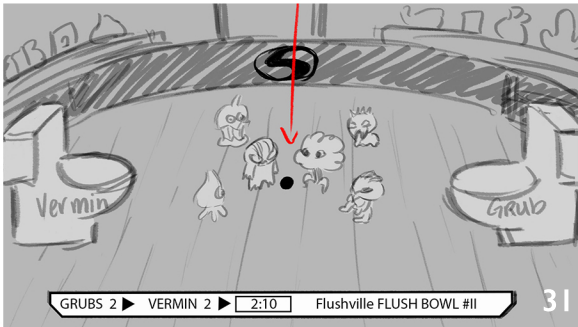

# FLUSH FORCE - SEASON I , EP 4 : “Flush Bowl”-V3

Beetle dodges Brocc.

Beetle boots the ball into the toilet from midfield. A loud flushing sound and horns are heard.

AVO(Awesome):What!?! Beetle, from the two point line dropped a deuce into the Grub's toilet! The game is tied! etc..

Cut to the fans on the Vermin side. Pan across to see fans going wild for their team.

Continue action. AVO(Chuck):We're going to cut to commercial...etc.

Play 6 second bumper of the actual toy product.

# FLUSH FORCE - SEASON I , EP 4 : “Flush Bowl”-V3

Beetle and Brocc are facing off at center.  
AVO(Awesome):And we're back.The ball drops.

AVO(Awesome): Brocc takes it and heads downfield.

Close up of the action. Camera tracks backwards as characters run towards it.  
AVO(Awesome): Knobweb gives him the slip, tripping Brocc.