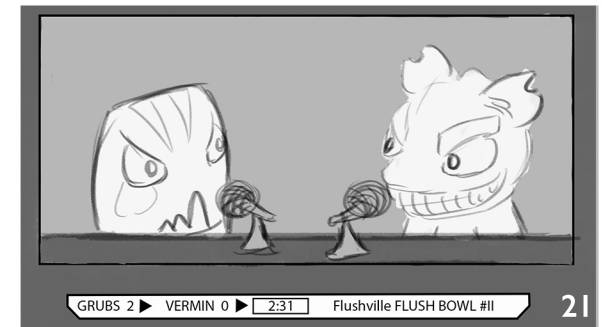

# FLUSH FORCE - SEASON 1 , EP 4 : “Flush Bowl”-V3

Brocc dances around the players and kicks the ball at Farty, knocking him into knobweb.

AVO(Awesome):Whoah! He wiped out Farty and Knobweb...

Brocc opens a hole in the defense and takes the lead.

He does a cool back flip and kicks the ball into the toilet.

We hear a loud Flush.  
AVO(Awesome): and...flushdown!!!!

Awesome: If he scores once more he'll have a Royal Flush! Amazing!!!

# FLUSH FORCE - SEASON I , EP 4 : “Flush Bowl”-V3

Cut back to the field over by the Vermin bench.

Digger sits down as Beetle drops his towel and walks to the field.  
AVO(Chuck): Looks like Coach is benching Digger etc.