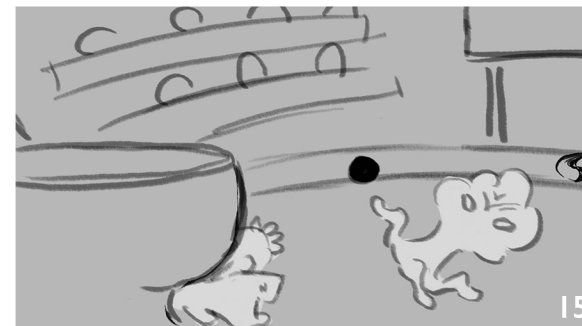

Close up of Brocc taking the ball and heading towards the Vermin toilet.

# FLUSH FORCE - SEASON I , EP 4 : “Flush Bowl”-V3

AVO(Awesome): Brocc passes it to Crabby.

AVO(Awesome): Digger moves in !

Digger charges towards Crabby.

AVO(Awesmone): Crabby dumps it into the corner.

AVO(Awesome): Brocc takes the ball but the endzone is clogged with defense...etc.

Close up of Brocc's face, edges close in to just his eyes.

# FLUSH FORCE - SEASON 1 , EP 4 : “Flush Bowl”-V3

Brocc dances around the players and kicks the ball at Farty, knocking him into knobweb.

AVO(Awesome):Whoah! He wiped out Farty and Knobweb...

Brocc opens a hole in the defense and takes the lead.