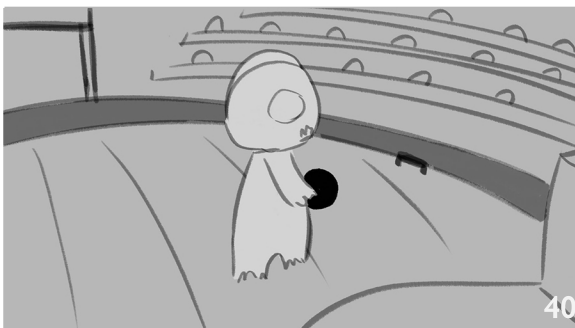

# FLUSH FORCE - SEASON I , EP 4 : “Flush Bowl”-V3

Beetle flips around the defender and goes for the shot.

AVO(Awesome): Beetle, dodging defenders and he's up...what's going on? I can't believe what im seeing!

Everything freezes. Beetle is in the air and camera quickly does a 180 of Beetle, Matrix-style.

Continue action.

Continue action.

Continue action.