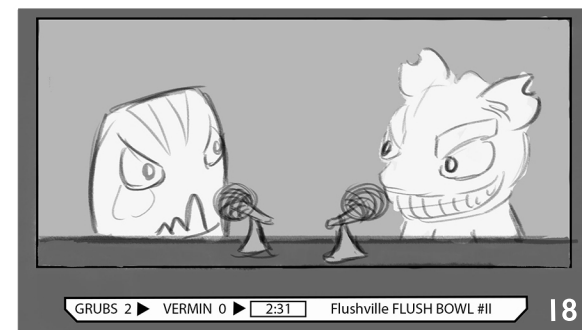

Close up of Brocc's face, edges close in to just his eyes.

# FLUSH FORCE - SEASON 1 , EP 4 : “Flush Bowl”-V3

Brocc dances around the players and kicks the ball at Farty, knocking him into knobweb.

AVO(Awesome):Whoah! He wiped out Farty and Knobweb...

Brocc opens a hole in the defense and takes the lead.

He does a cool back flip and kicks the ball into the toilet.

We hear a loud Flush.  
AVO(Awesome): and...flushdown!!!!

Awesome: If he scores once more he'll have a Royal Flush! Amazing!!!