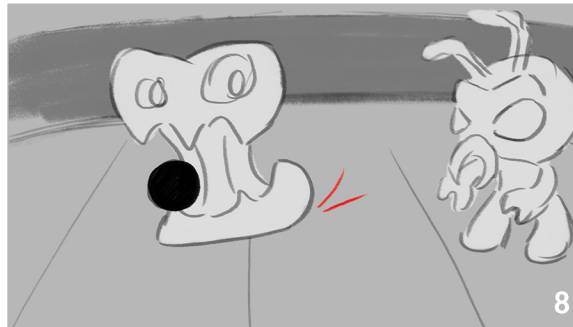

Cut to the Flushville Stadium where we see that Grubs are winning 1 to 0.

We see a giant roll of toilet paper move across the crowds that says, "Go Grubs"

Cut to field. Graphics for the score and characters appear.. a brown ball falls from the sky..  
AVO(Awesome): Here's the drop etc.

Close up of Brocc taking the ball and heading towards the Vermin toilet.

# FLUSH FORCE - SEASON I , EP 4 : “Flush Bowl”-V3

AVO(Awesome): Brocc passes it to Crabby.

AVO(Awesome): Digger moves in !

Digger charges towards Crabby.

AVO(Awesmone): Crabby dumps it into the corner.

AVO(Awesome): Brocc takes the ball but the endzone is clogged with defense...etc.

Close up of Brocc's face, edges close in to just his eyes.