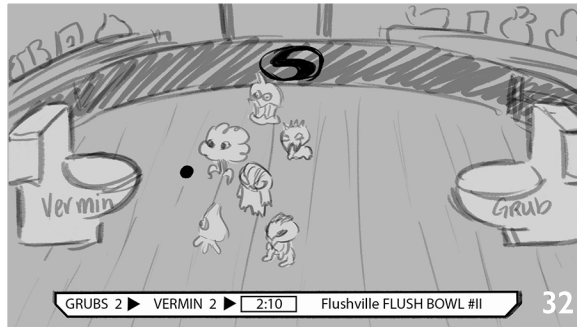

# FLUSH FORCE - SEASON I , EP 4 : “Flush Bowl”-V3

Beetle dodges Brocc.

Beetle boots the ball into the toilet from midfield. A loud flushing sound and horns are heard.

AVO(Awesome):What!?! Beetle, from the two point line dropped a deuce into the Grub's toilet! The game is tied! etc..

Cut to the fans on the Vermin side. Pan across to see fans going wild for their team.

Continue action. AVO(Chuck):We're going to cut to commercial...etc.

Play 6 second bumper of the actual toy product.

# FLUSH FORCE - SEASON I , EP 4 : “Flush Bowl”-V3

Beetle and Brocc are facing off at center.  
AVO(Awesome):And we're back.The ball drops.

AVO(Awesome): Brocc takes it and heads downfield.

Close up of the action. Camera tracks backwards as characters run towards it.  
AVO(Awesome): Knobweb gives him the slip, tripping Brocc.

AVO(Awesome): Knobweb passes the ball up to Beetle.

Wide shot of field. Beetle takes the lead.

Beetle runs towards the other defenders.