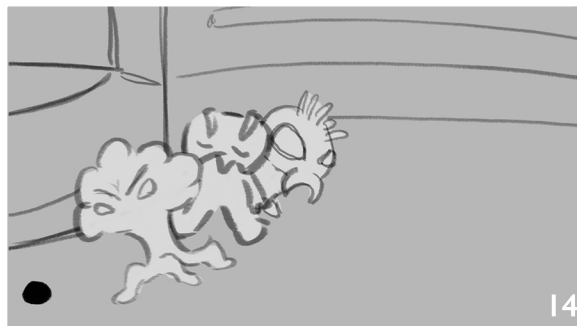

Close up of Brocc taking the ball and heading towards the Vermin toilet.

# FLUSH FORCE - SEASON I , EP 4 : “Flush Bowl”-V3

AVO(Awesome): Brocc passes it to Crabby.

AVO(Awesome): Digger moves in !

Digger charges towards Crabby.

AVO(Awesmone): Crabby dumps it into the corner.

AVO(Awesome): Brocc takes the ball but the endzone is clogged with defense...etc.

Close up of Brocc's face, edges close in to just his eyes.

# FLUSH FORCE - SEASON 1 , EP 4 : “Flush Bowl”-V3

Brocc dances around the players and kicks the ball at Farty, knocking him into knobweb.

AVO(Awesome):Whoah! He wiped out Farty and Knobweb...

Brocc opens a hole in the defense and takes the lead.