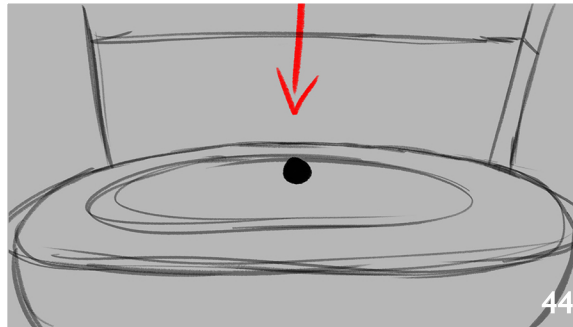

# FLUSH FORCE - SEASON I , EP 4 : “Flush Bowl”-V3

Beetle flips around the defender and goes for the shot.

AVO(Awesome): Beetle, dodging defenders and he's up...what's going on? I can't believe what im seeing!

Everything freezes. Beetle is in the air and camera quickly does a 180 of Beetle, Matrix-style.

Continue action.

Continue action.

Continue action.

# FLUSH FORCE - SEASON I , EP 4 : “Flush Bowl”-V3

Unfreeze, we hear Beetle grunt still in the air.

Cut to toilet, continue to hear Beetle grunt then the ball drops into toilet.

A loud flush and horns are heard.  
AVO(Awesome):The drop! Flushdown!!  
Royal Flush!!! And the Vermin win the  
Flush Bowl!