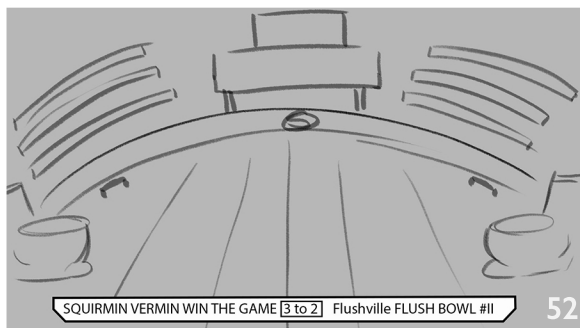

The Flush Bowl logo comes up.

# FLUSH FORCE - SEASON 1 , EP 4 : “Flush Bowl”-V3

Cut to an on-field interview of Beetle and Kitty Kast.  
Kitty: Congrats! That was amazing etc...

Beetle: Well Kitty, I think that the other team was good and we just had to, you know, play better etc...

Kitty: Incredible! Well thank you for that Beetle etc...  
Goodnight from Flushville Stadium!

Cut to wide shot of the stadium.

Flush Bowl logo comes onscreen.  
The End