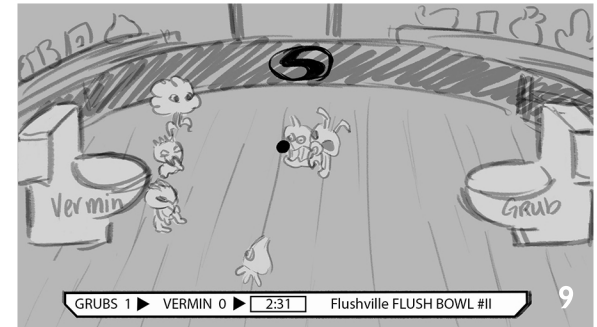

Cut to the Flushville Stadium where we see that Grubs are winning 1 to 0.

We see a giant roll of toilet paper move across the crowds that says, "Go Grubs"

Cut to field. Graphics for the score and characters appear.. a brown ball falls from the sky..  
AVO(Awesome): Here's the drop etc.

Close up of Brocc taking the ball and heading towards the Vermin toilet.

# FLUSH FORCE - SEASON I , EP 4 : “Flush Bowl”-V3

AVO(Awesome): Brocc passes it to Crabby.

AVO(Awesome): Digger moves in !

Digger charges towards Crabby.

AVO(Awesmone): Crabby dumps it into the corner.

AVO(Awesome): Brocc takes the ball but the endzone is clogged with defense...etc.

# FLUSH FORCE - SEASON 1 , EP 4 : “Flush Bowl”-V3

Brocc dances around the players and kicks the ball at Farty, knocking him into knobweb.

AVO(Awesome):Whoah! He wiped out Farty and Knobweb...

Brocc opens a hole in the defense and takes the lead.