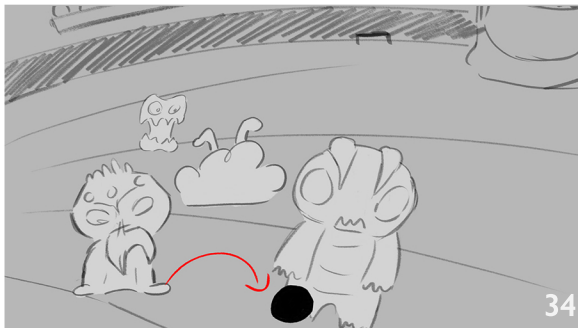

# FLUSH FORCE - SEASON I , EP 4 : “Flush Bowl”-V3

Beetle and Brocc are facing off at center.  
AVO(Awesome):And we're back.The ball drops.

AVO(Awesome): Brocc takes it and heads downfield.

Close up of the action. Camera tracks backwards as characters run towards it.  
AVO(Awesome): Knobweb gives him the slip, tripping Brocc.

AVO(Awesome): Knobweb passes the ball up to Beetle.

Wide shot of field. Beetle takes the lead.

Beetle runs towards the other defenders.

# FLUSH FORCE - SEASON I , EP 4 : “Flush Bowl”-V3

Beetle flips around the defender and goes for the shot.

AVO(Awesome): Beetle, dodging defenders and he's up...what's going on? I can't believe what im seeing!