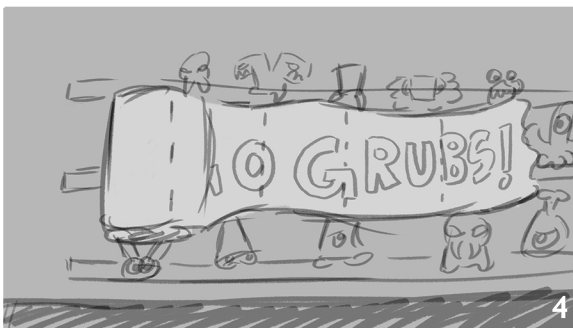

# FLUSH FORCE - SEASON 1 , EP 4 : “Flush Bowl”-V3

Cut to the two sports commentators.  
Awesome Possum & Chocolate Chuck

Graphics show their names.  
Awesome: Now Chuck, we've seen a stinktacular game etc...  
Chuck: Well I'd say the Grubs etc...

Cut to the Flushville Stadium where we see that Grubs are winning 1 to 0.

We see a giant roll of toilet paper move across the crowds that says, "Go Grubs"

Cut to field. Graphics for the score and characters appear.. a brown ball falls from the sky..  
AVO(Awesome): Here's the drop etc.

Close up of Brocc taking the ball and heading towards the Vermin toilet.

# FLUSH FORCE - SEASON I , EP 4 : “Flush Bowl”-V3

AVO(Awesome): Brocc passes it to Crabby.

AVO(Awesome): Digger moves in !

Digger charges towards Crabby.

AVO(Awesmone): Crabby dumps it into the corner.

AVO(Awesome): Brocc takes the ball but the endzone is clogged with defense...etc.