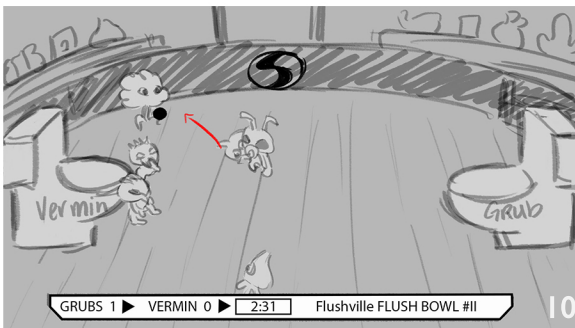

Close up of Brocc taking the ball and heading towards the Vermin toilet.

# FLUSH FORCE - SEASON I , EP 4 : “Flush Bowl”-V3

AVO(Awesome): Brocc passes it to Crabby.

AVO(Awesome): Digger moves in !

Digger charges towards Crabby.

AVO(Awesmone): Crabby dumps it into the corner.

AVO(Awesome): Brocc takes the ball but the endzone is clogged with defense...etc.

Close up of Brocc's face, edges close in to just his eyes.

# FLUSH FORCE - SEASON 1 , EP 4 : “Flush Bowl”-V3

Brocc dances around the players and kicks the ball at Farty, knocking him into knobweb.

AVO(Awesome):Whoah! He wiped out Farty and Knobweb...

Brocc opens a hole in the defense and takes the lead.