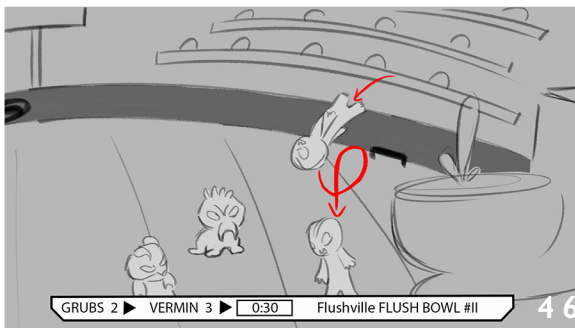

# FLUSH FORCE - SEASON I , EP 4 : “Flush Bowl”-V3

Beetle flips around the defender and goes for the shot.

AVO(Awesome): Beetle, dodging defenders and he's up...what's going on? I can't believe what im seeing!

Everything freezes. Beetle is in the air and camera quickly does a 180 of Beetle, Matrix-style.

Continue action.

Continue action.

Continue action.

# FLUSH FORCE - SEASON I , EP 4 : “Flush Bowl”-V3

Unfreeze, we hear Beetle grunt still in the air.

Cut to toilet, continue to hear Beetle grunt then the ball drops into toilet.

A loud flush and horns are heard.  
AVO(Awesome):The drop! Flushdown!!  
Royal Flush!!! And the Vermin win the  
Flush Bowl!

Beetle backflips back onto the field as  
his teammates rush over and lift him.  
Crowd going wild in bg.

Chuck brings out the trophy to Beetle who  
is being carried by his team.  
(Chuck):That's one for the record books!