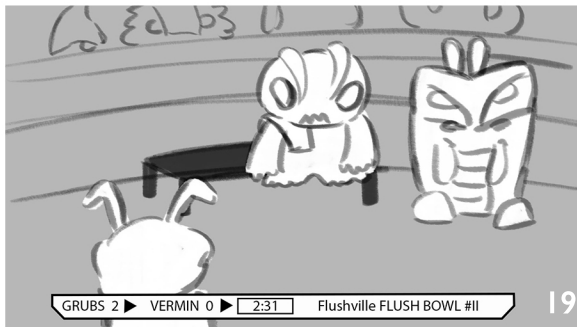

# FLUSH FORCE - SEASON 1 , EP 4 : “Flush Bowl”-V3

Brocc dances around the players and kicks the ball at Farty, knocking him into knobweb.

AVO(Awesome):Whoah! He wiped out Farty and Knobweb...

Brocc opens a hole in the defense and takes the lead.

He does a cool back flip and kicks the ball into the toilet.

We hear a loud Flush.  
AVO(Awesome): and...flushdown!!!!

Awesome: If he scores once more he'll have a Royal Flush! Amazing!!!

# FLUSH FORCE - SEASON I , EP 4 : “Flush Bowl”-V3

Cut back to the field over by the Vermin bench.

Digger sits down as Beetle drops his towel and walks to the field.  
AVO(Chuck): Looks like Coach is benching Digger etc.