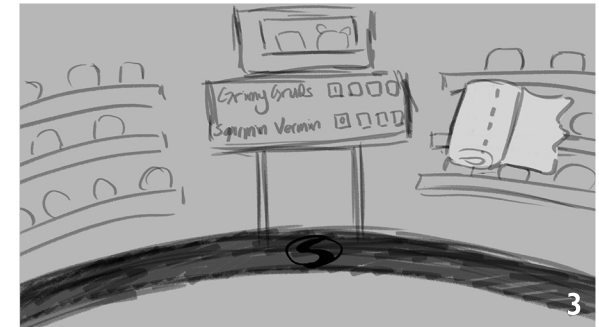

# FLUSH FORCE - SEASON 1 , EP 4 : “Flush Bowl”-V3

Cut to the two sports commentators.  
Awesome Possum & Chocolate Chuck

Graphics show their names.  
Awesome: Now Chuck, we've seen a stinktacular game etc...  
Chuck: Well I'd say the Grubs etc...

Cut to the Flushville Stadium where we see that Grubs are winning 1 to 0.

We see a giant roll of toilet paper move across the crowds that says, "Go Grubs"

Cut to field. Graphics for the score and characters appear.. a brown ball falls from the sky..  
AVO(Awesome): Here's the drop etc.

Close up of Brocc taking the ball and heading towards the Vermin toilet.

# FLUSH FORCE - SEASON I , EP 4 : “Flush Bowl”-V3

AVO(Awesome): Brocc passes it to Crabby.

AVO(Awesome): Digger moves in !

Digger charges towards Crabby.

AVO(Awesmone): Crabby dumps it into the corner.

AVO(Awesome): Brocc takes the ball but the endzone is clogged with defense...etc.