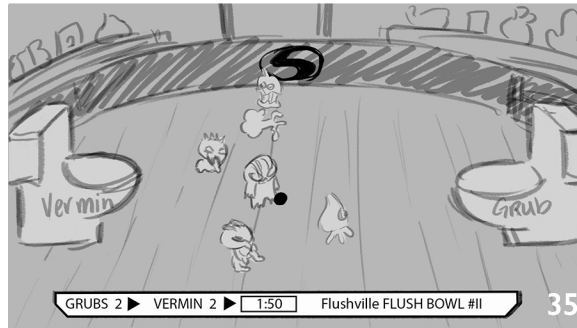

# FLUSH FORCE - SEASON I , EP 4 : “Flush Bowl”-V3

Beetle dodges Brocc.

Beetle boots the ball into the toilet from midfield. A loud flushing sound and horns are heard.

AVO(Awesome):What!?! Beetle, from the two point line dropped a deuce into the Grub's toilet! The game is tied! etc..

# FLUSH FORCE - SEASON I , EP 4 : “Flush Bowl”-V3

Beetle and Brocc are facing off at center.  
AVO(Awesome):And we're back.The ball drops.

AVO(Awesome): Brocc takes it and heads downfield.

Close up of the action. Camera tracks backwards as characters run towards it.  
AVO(Awesome): Knobweb gives him the slip, tripping Brocc.

AVO(Awesome): Knobweb passes the ball up to Beetle.

Wide shot of field. Beetle takes the lead.

Beetle runs towards the other defenders.

# FLUSH FORCE - SEASON I , EP 4 : “Flush Bowl”-V3

Beetle flips around the defender and goes for the shot.

AVO(Awesome): Beetle, dodging defenders and he's up...what's going on? I can't believe what im seeing!