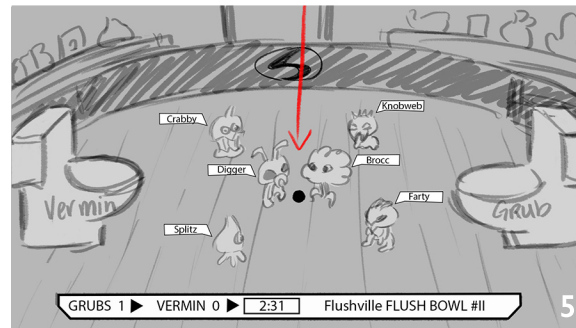

# FLUSH FORCE - SEASON 1 , EP 4 : “Flush Bowl”-V3

Cut to the two sports commentators.  
Awesome Possum & Chocolate Chuck

Graphics show their names.  
Awesome: Now Chuck, we've seen a stinktacular game etc...  
Chuck: Well I'd say the Grubs etc...

Cut to the Flushville Stadium where we see that Grubs are winning 1 to 0.

We see a giant roll of toilet paper move across the crowds that says, "Go Grubs"

Cut to field. Graphics for the score and characters appear.. a brown ball falls from the sky..  
AVO(Awesome): Here's the drop etc.

Close up of Brocc taking the ball and heading towards the Vermin toilet.

# FLUSH FORCE - SEASON I , EP 4 : “Flush Bowl”-V3

AVO(Awesome): Brocc passes it to Crabby.

AVO(Awesome): Digger moves in !

Digger charges towards Crabby.

AVO(Awesmone): Crabby dumps it into the corner.

AVO(Awesome): Brocc takes the ball but the endzone is clogged with defense...etc.