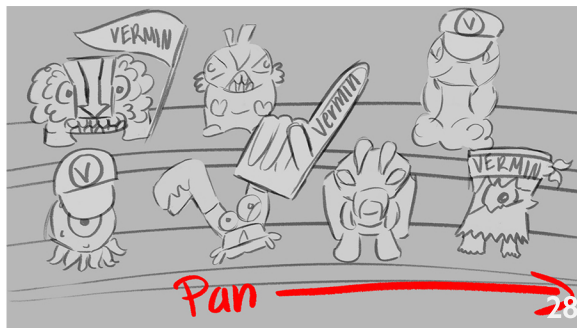

Awesome: I smell a ringer. He is a dung beetle after all.

Cut to Night Terror, Facepalm and Funky Skunky playing for the camera.

Cut back to the action. Beetle starts with the ball.

Close up of beetle running with the ball.

# FLUSH FORCE - SEASON I , EP 4 : “Flush Bowl”-V3

Beetle dodges Brocc.

Beetle boots the ball into the toilet from midfield. A loud flushing sound and horns are heard.

AVO(Awesome):What!?! Beetle, from the two point line dropped a deuce into the Grub's toilet! The game is tied! etc..

Cut to the fans on the Vermin side. Pan across to see fans going wild for their team.

Continue action. AVO(Chuck):We're going to cut to commercial...etc.

Play 6 second bumper of the actual toy product.

# FLUSH FORCE - SEASON I , EP 4 : “Flush Bowl”-V3

Beetle and Brocc are facing off at center.  
AVO(Awesome):And we're back.The ball drops.

AVO(Awesome): Brocc takes it and heads downfield.

Close up of the action. Camera tracks backwards as characters run towards it.  
AVO(Awesome): Knobweb gives him the slip, tripping Brocc.