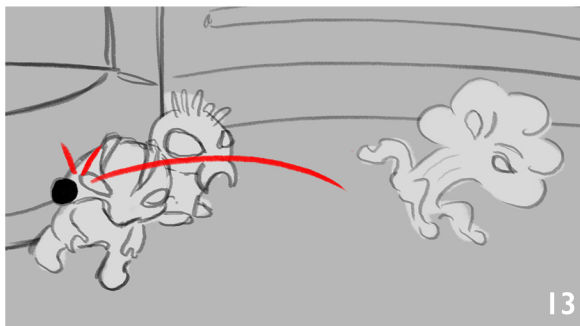

Close up of Brocc taking the ball and heading towards the Vermin toilet.

# FLUSH FORCE - SEASON I , EP 4 : “Flush Bowl”-V3

AVO(Awesome): Brocc passes it to Crabby.

AVO(Awesome): Digger moves in !

Digger charges towards Crabby.

AVO(Awesmone): Crabby dumps it into the corner.

AVO(Awesome): Brocc takes the ball but the endzone is clogged with defense...etc.

Close up of Brocc's face, edges close in to just his eyes.

# FLUSH FORCE - SEASON 1 , EP 4 : “Flush Bowl”-V3

Brocc dances around the players and kicks the ball at Farty, knocking him into knobweb.

AVO(Awesome):Whoah! He wiped out Farty and Knobweb...

Brocc opens a hole in the defense and takes the lead.