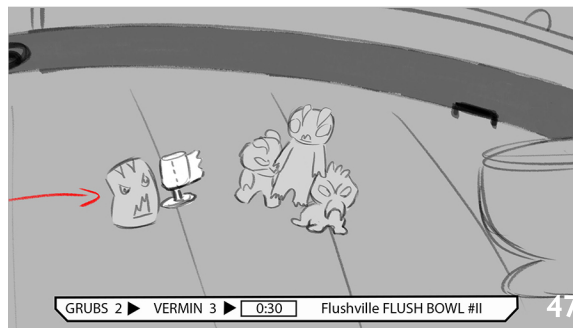

# FLUSH FORCE - SEASON I , EP 4 : “Flush Bowl”-V3

Beetle flips around the defender and goes for the shot.

AVO(Awesome): Beetle, dodging defenders and he's up...what's going on? I can't believe what im seeing!

Everything freezes. Beetle is in the air and camera quickly does a 180 of Beetle, Matrix-style.

Continue action.

Continue action.

Continue action.

# FLUSH FORCE - SEASON I , EP 4 : “Flush Bowl”-V3

Unfreeze, we hear Beetle grunt still in the air.

Cut to toilet, continue to hear Beetle grunt then the ball drops into toilet.

A loud flush and horns are heard.  
AVO(Awesome):The drop! Flushdown!!  
Royal Flush!!! And the Vermin win the  
Flush Bowl!

Beetle backflips back onto the field as  
his teammates rush over and lift him.  
Crowd going wild in bg.

Chuck brings out the trophy to Beetle who  
is being carried by his team.  
(Chuck):That's one for the record books!