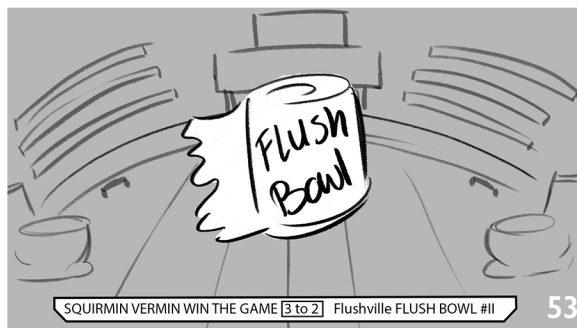

The Flush Bowl logo comes up.

# FLUSH FORCE - SEASON 1 , EP 4 : “Flush Bowl”-V3

Cut to an on-field interview of Beetle and Kitty Kast.  
Kitty: Congrats! That was amazing etc...

Beetle: Well Kitty, I think that the other team was good and we just had to, you know, play better etc...

Kitty: Incredible! Well thank you for that Beetle etc...  
Goodnight from Flushville Stadium!

Cut to wide shot of the stadium.

Flush Bowl logo comes onscreen.  
The End