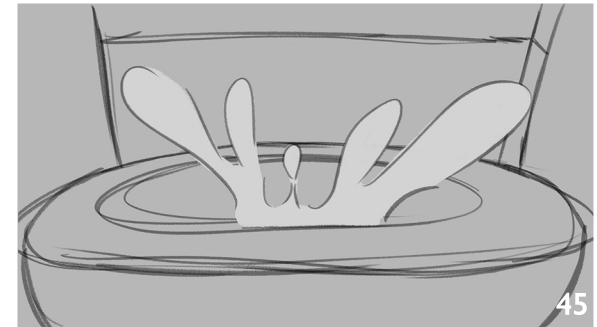

Everything freezes. Beetle is in the air and camera quickly does a 180 of Beetle, Matrix-style.

Continue action.

Continue action.

Continue action.

# FLUSH FORCE - SEASON I , EP 4 : “Flush Bowl”-V3

Unfreeze, we hear Beetle grunt still in the air.

Cut to toilet, continue to hear Beetle grunt then the ball drops into toilet.

A loud flush and horns are heard.  
AVO(Awesome):The drop! Flushdown!!  
Royal Flush!!! And the Vermin win the  
Flush Bowl!