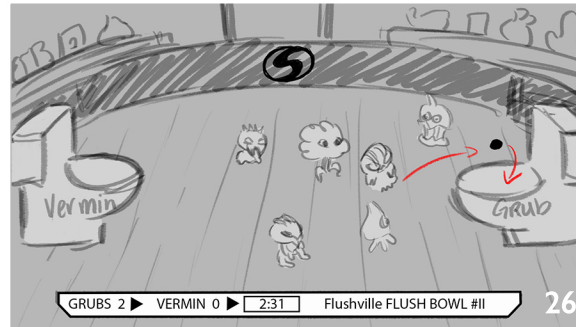

# FLUSH FORCE - SEASON I , EP 4 : “Flush Bowl”-V3

Cut back to the field over by the Vermin bench.

Digger sits down as Beetle drops his towel and walks to the field.  
AVO(Chuck): Looks like Coach is benching Digger etc.

Awesome: I smell a ringer. He is a dung beetle after all.

Cut to Night Terror, Facepalm and Funky Skunky playing for the camera.

Cut back to the action. Beetle starts with the ball.

Close up of beetle running with the ball.

# FLUSH FORCE - SEASON I , EP 4 : “Flush Bowl”-V3

Beetle dodges Brocc.

Beetle boots the ball into the toilet from midfield. A loud flushing sound and horns are heard.

AVO(Awesome):What!?! Beetle, from the two point line dropped a deuce into the Grub's toilet! The game is tied! etc..

# FLUSH FORCE - SEASON I , EP 4 : “Flush Bowl”-V3

Beetle and Brocc are facing off at center.  
AVO(Awesome):And we're back.The ball drops.

AVO(Awesome): Brocc takes it and heads downfield.

Close up of the action. Camera tracks backwards as characters run towards it.  
AVO(Awesome): Knobweb gives him the slip, tripping Brocc.