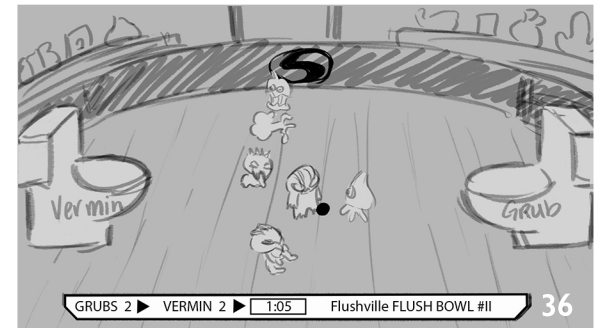

# FLUSH FORCE - SEASON I , EP 4 : “Flush Bowl”-V3

Beetle dodges Brocc.

Beetle boots the ball into the toilet from midfield. A loud flushing sound and horns are heard.

AVO(Awesome):What!?! Beetle, from the two point line dropped a deuce into the Grub's toilet! The game is tied! etc..

# FLUSH FORCE - SEASON I , EP 4 : “Flush Bowl”-V3

Beetle and Brocc are facing off at center.  
AVO(Awesome):And we're back.The ball drops.

AVO(Awesome): Brocc takes it and heads downfield.

Close up of the action. Camera tracks backwards as characters run towards it.  
AVO(Awesome): Knobweb gives him the slip, tripping Brocc.

AVO(Awesome): Knobweb passes the ball up to Beetle.

Wide shot of field. Beetle takes the lead.

Beetle runs towards the other defenders.

# FLUSH FORCE - SEASON I , EP 4 : “Flush Bowl”-V3

Beetle flips around the defender and goes for the shot.

AVO(Awesome): Beetle, dodging defenders and he's up...what's going on? I can't believe what im seeing!