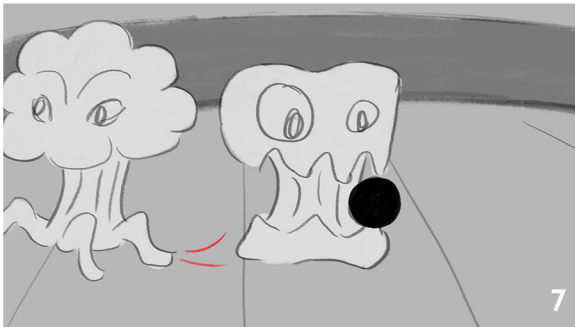

Cut to the Flushville Stadium where we see that Grubs are winning 1 to 0.

We see a giant roll of toilet paper move across the crowds that says, "Go Grubs"

Cut to field. Graphics for the score and characters appear.. a brown ball falls from the sky..  
AVO(Awesome): Here's the drop etc.

Close up of Brocc taking the ball and heading towards the Vermin toilet.

# FLUSH FORCE - SEASON I , EP 4 : “Flush Bowl”-V3

AVO(Awesome): Brocc passes it to Crabby.

AVO(Awesome): Digger moves in !

Digger charges towards Crabby.

AVO(Awesmone): Crabby dumps it into the corner.

AVO(Awesome): Brocc takes the ball but the endzone is clogged with defense...etc.

Close up of Brocc's face, edges close in to just his eyes.